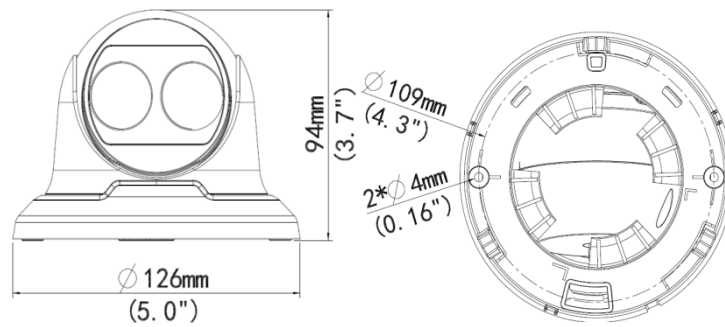

Dimensions

Zhejiang Uniview Technologies Co., Ltd.

South Tower, Building 10, Wanlun Science Park, 88 Jiangling Road, Hangzhou, P.R.China 310051

Email: overseasbusiness@uniview.com; globalsupport@uniview.com

<http://www.uniview.com>

©2015 Zhejiang Uniview Technologies Co., Ltd. All rights reserved.

*Product specifications and availability are subject to change without notice.